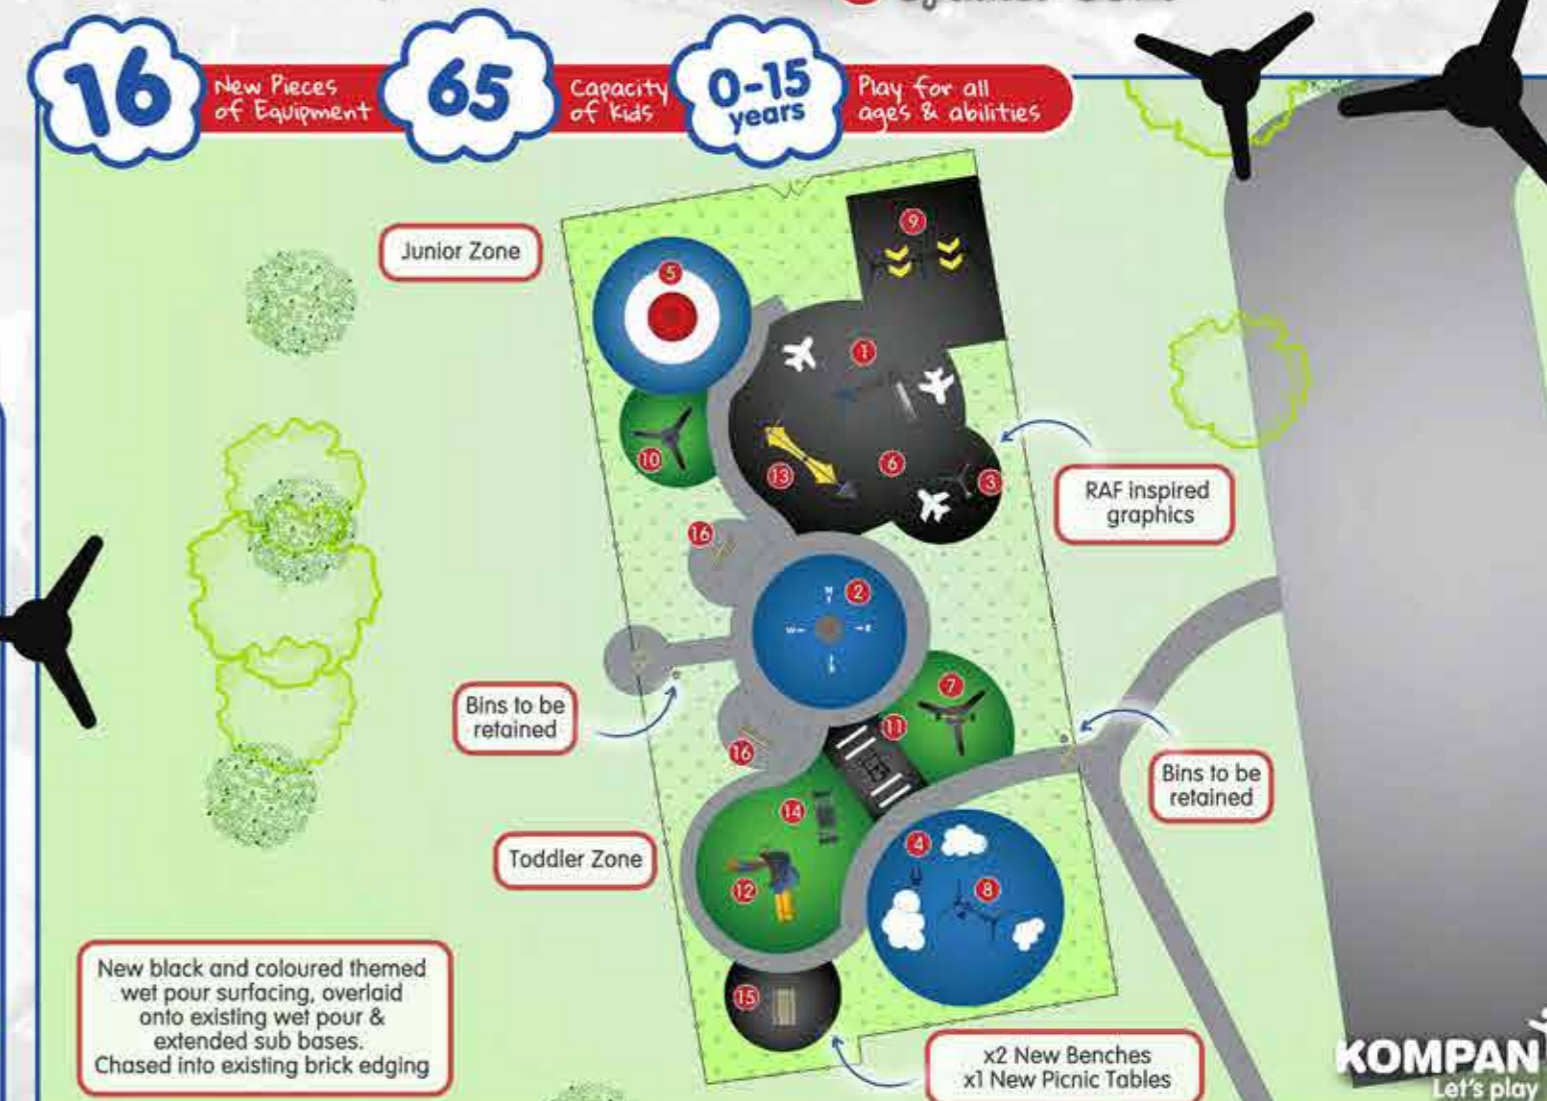

### 10 Spinner Bowl

Sensory Play

### 3 3 Seat Seesaw

### 'Control Tower' Multiplay Unit

Sliding

Double Slide

Shell Roof

Balcony

Megaphone

Climbing Pole

Social Play

### Site Info:

- New galvanised 1.0m high bowtop fencing
- New social seating
- Existing bins to be retained
- New wet pour safety surfacing overlaying all existing wet pour chase cut into existing brick edging
- New RAF Halton theme graphic inlays into new wet pour
- New yellow self closing gates
- New toddler and junior zoned areas
- Designed for juniors and to be inclusive and accessible